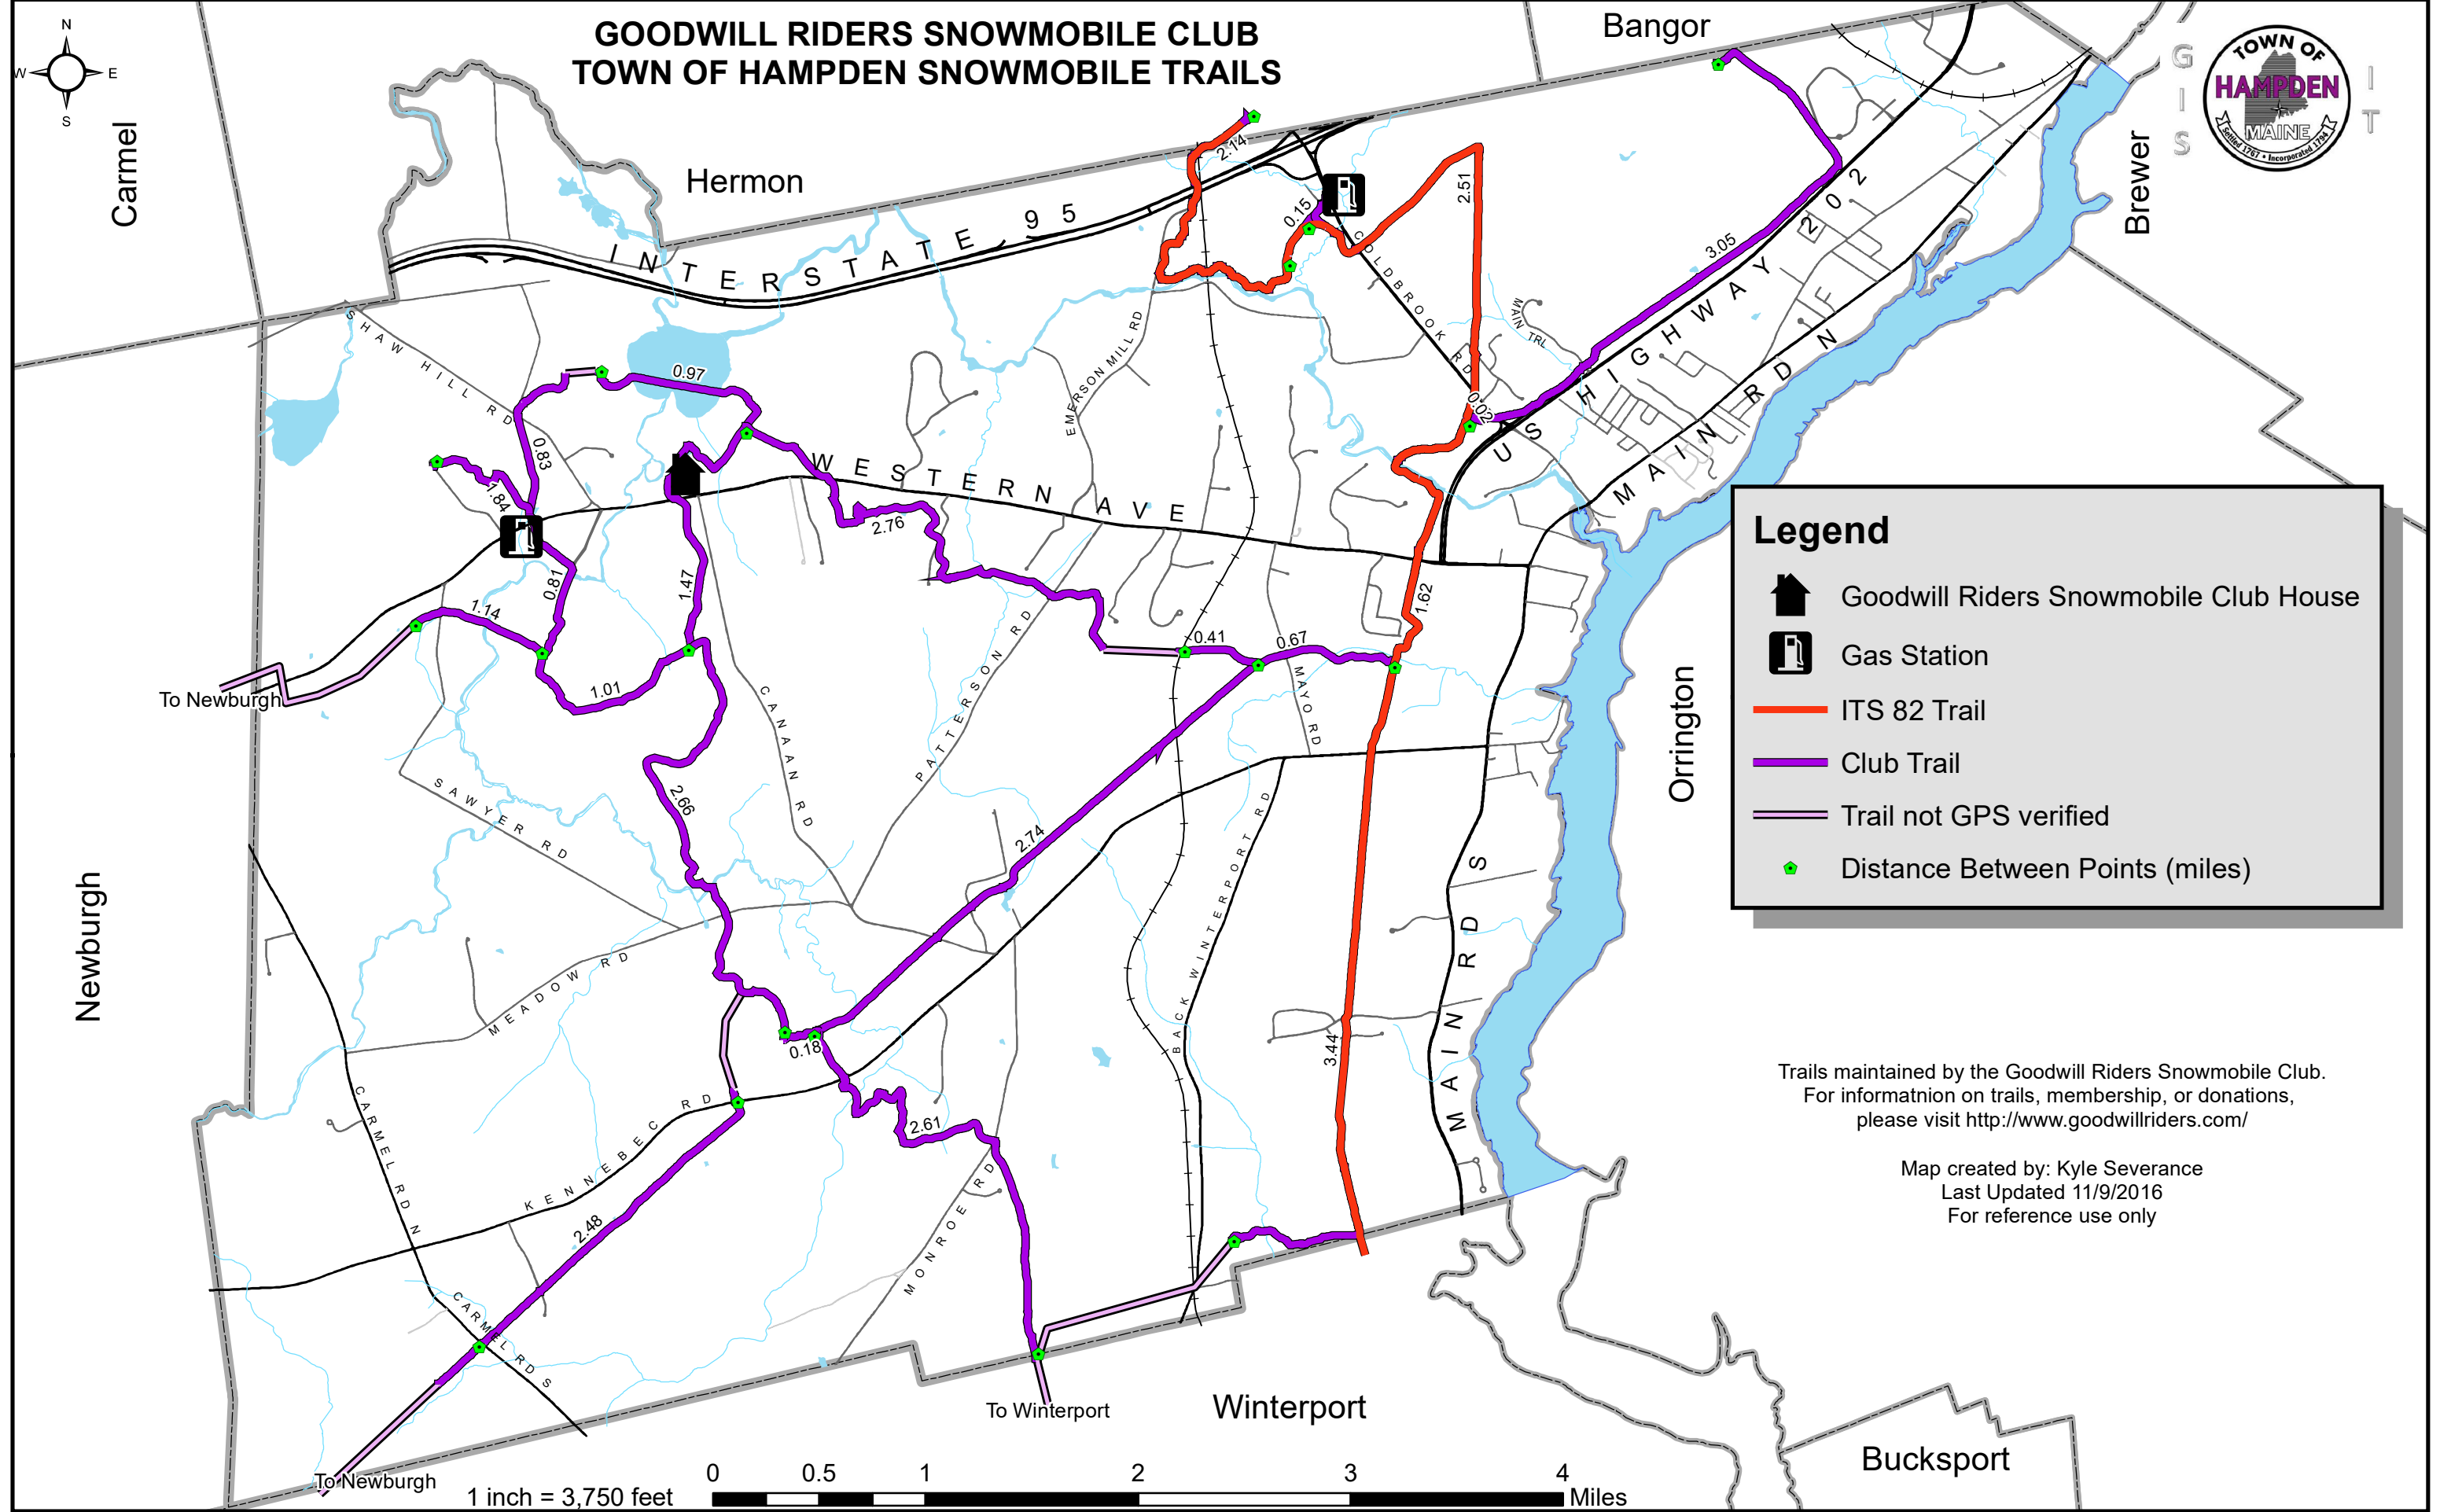

GOODWILL RIDERS SNOWMOBILE CLUB TOWN OF HAMPDEN SNOWMOBILE TRAILS

Legend

- Goodwill Riders Snowmobile Club House
- Gas Station
- ITS 82 Trail
- Club Trail
- Trail not GPS verified
- Distance Between Points (miles)

Trails maintained by the Goodwill Riders Snowmobile Club.
For information on trails, membership, or donations,
please visit <http://www.goodwillriders.com/>

Map created by: Kyle Severance
Last Updated 11/9/2016
For reference use only